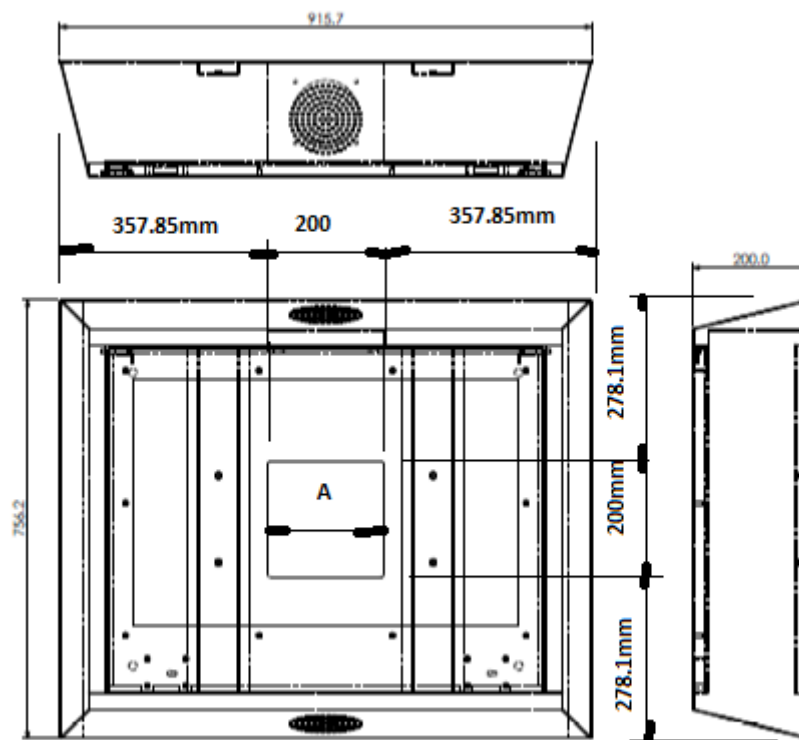

## Proenc's NL26 Information Sheet.

A = Cable Cutout 200 x 200 mm

Each NL26 enclosure comes as standard with:

- Internal TV bracket, for VESA 100 x 100, 200 x 200, 400 x 300,
- Concealed hinges
- 2 high security locks
- Thermostatic cooling unit
- Large cable entry point in the rear of the enclosure
- Thick polycarbonate viewing window
- Vented door for audio output
- 3 year warranty on the enclosure and 2 years on the thermostatic cooling unit