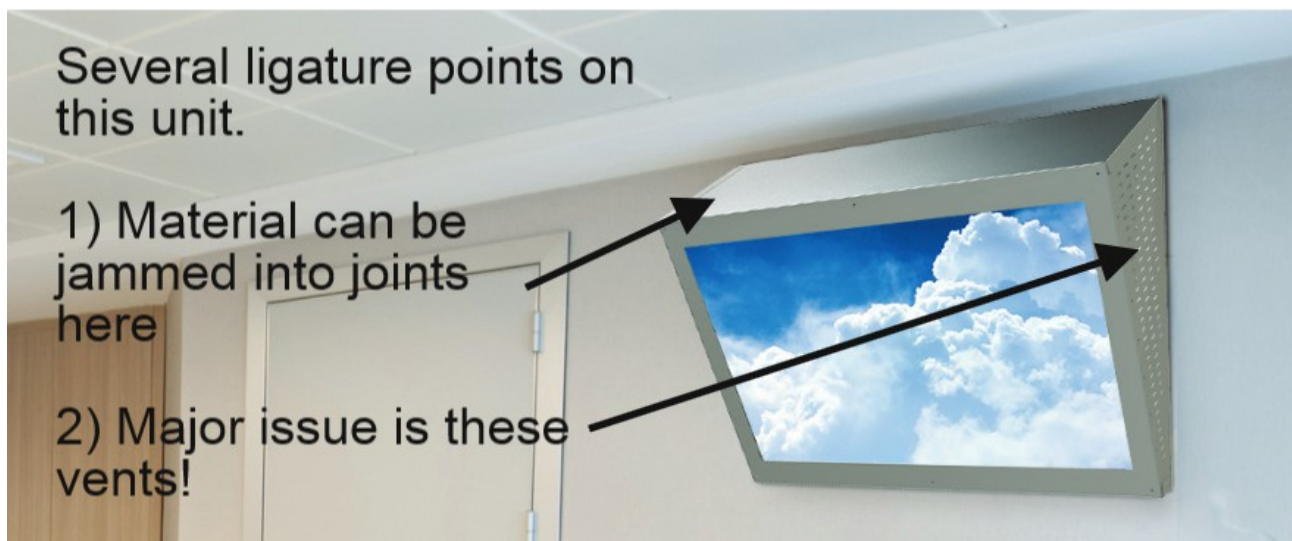

Our ligature resistant TV housings has been tested and passes all the tests needed to protect patients in psychiatric facilities, it is free from joints that can have material jammed into them. Its fully welded, again to prevent material being jammed into the joints and used as a ligature point. The advantage of a welded solution, is that the integral strength is around 79% more than a bolted construction, you do not have to assemble anything, a ProEnc suicide resistant TV enclosure is ready to go straight out the box, it even comes with a sophisticated cooling system.

When these suicide resistant TV enclosures are being installed, they are normally fitted at eye level in patient rooms, so they do have to be secure, checking out other items on the market, we and several architects are concerned, as these manufacturers are passing off products that do not pass the basic requirements for being installed in psychiatric units. Check out the picture below.

<http://www.lcdtvenclosure.com/anti-ligature-tv-enclosure/suicide-resistant-tv-enclosure>

<http://www.proencita.com>

Not an anti ligature product below!

No one installs a TV in a psychiatric facility this high!

This looks as the customer has to assemble it and this illustration shows bolt heads on the outside of the front face, another ligature issue!

Remember it is the facilities legal responsibility to use the correct product for the application in any psychiatric facility, this is why ProEnc are the leaders in manufacturing and providing suicide resistant TV enclosures to psychiatric mental health facilities as well as penal facilities across the world. Check out our latest offers on page 3.